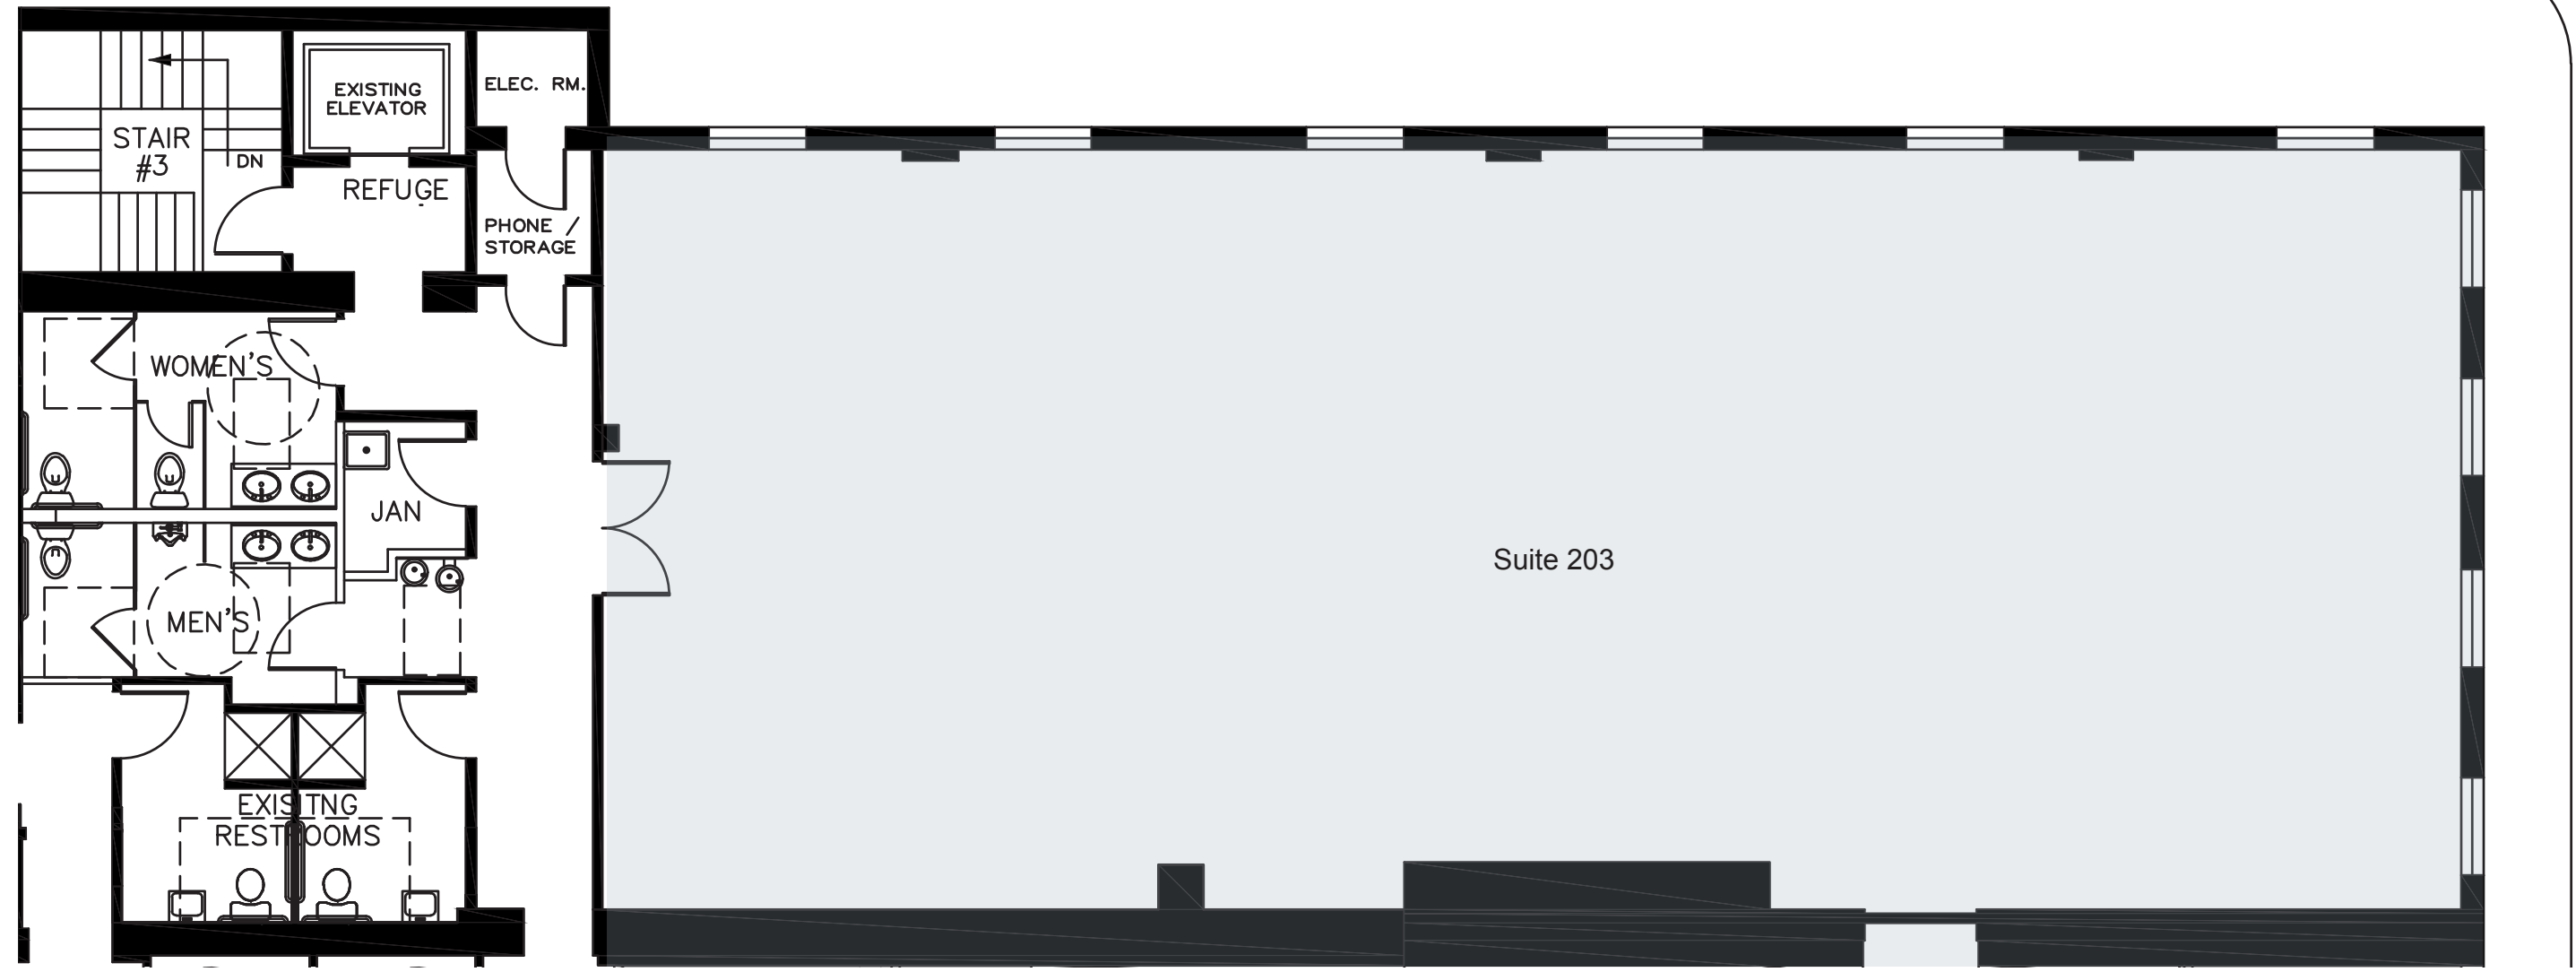

8 E. SECOND STREET
 FREDERICK, MARYLAND

First Floor

WARNER
 COMMERCIAL
 (301) 663-0202
 warnercommercial.com

SECOND & MARKET

BREWER'S ALLEY

EAST 2ND STREET

NORTH MARKET STREET

8 E. SECOND STREET

FREDERICK, MARYLAND

Second Floor
 Suite 201 - 2,787 SF
 Suite 203 - 3,596 SF

WARNER
 COMMERCIAL
 (301) 663-0202
warnercommercial.com

SECOND & MARKET

WATER'S ALLEY

8 E. SECOND STREET
FREDERICK, MARYLAND

Second Floor
Suite 203 - 3,596 SF