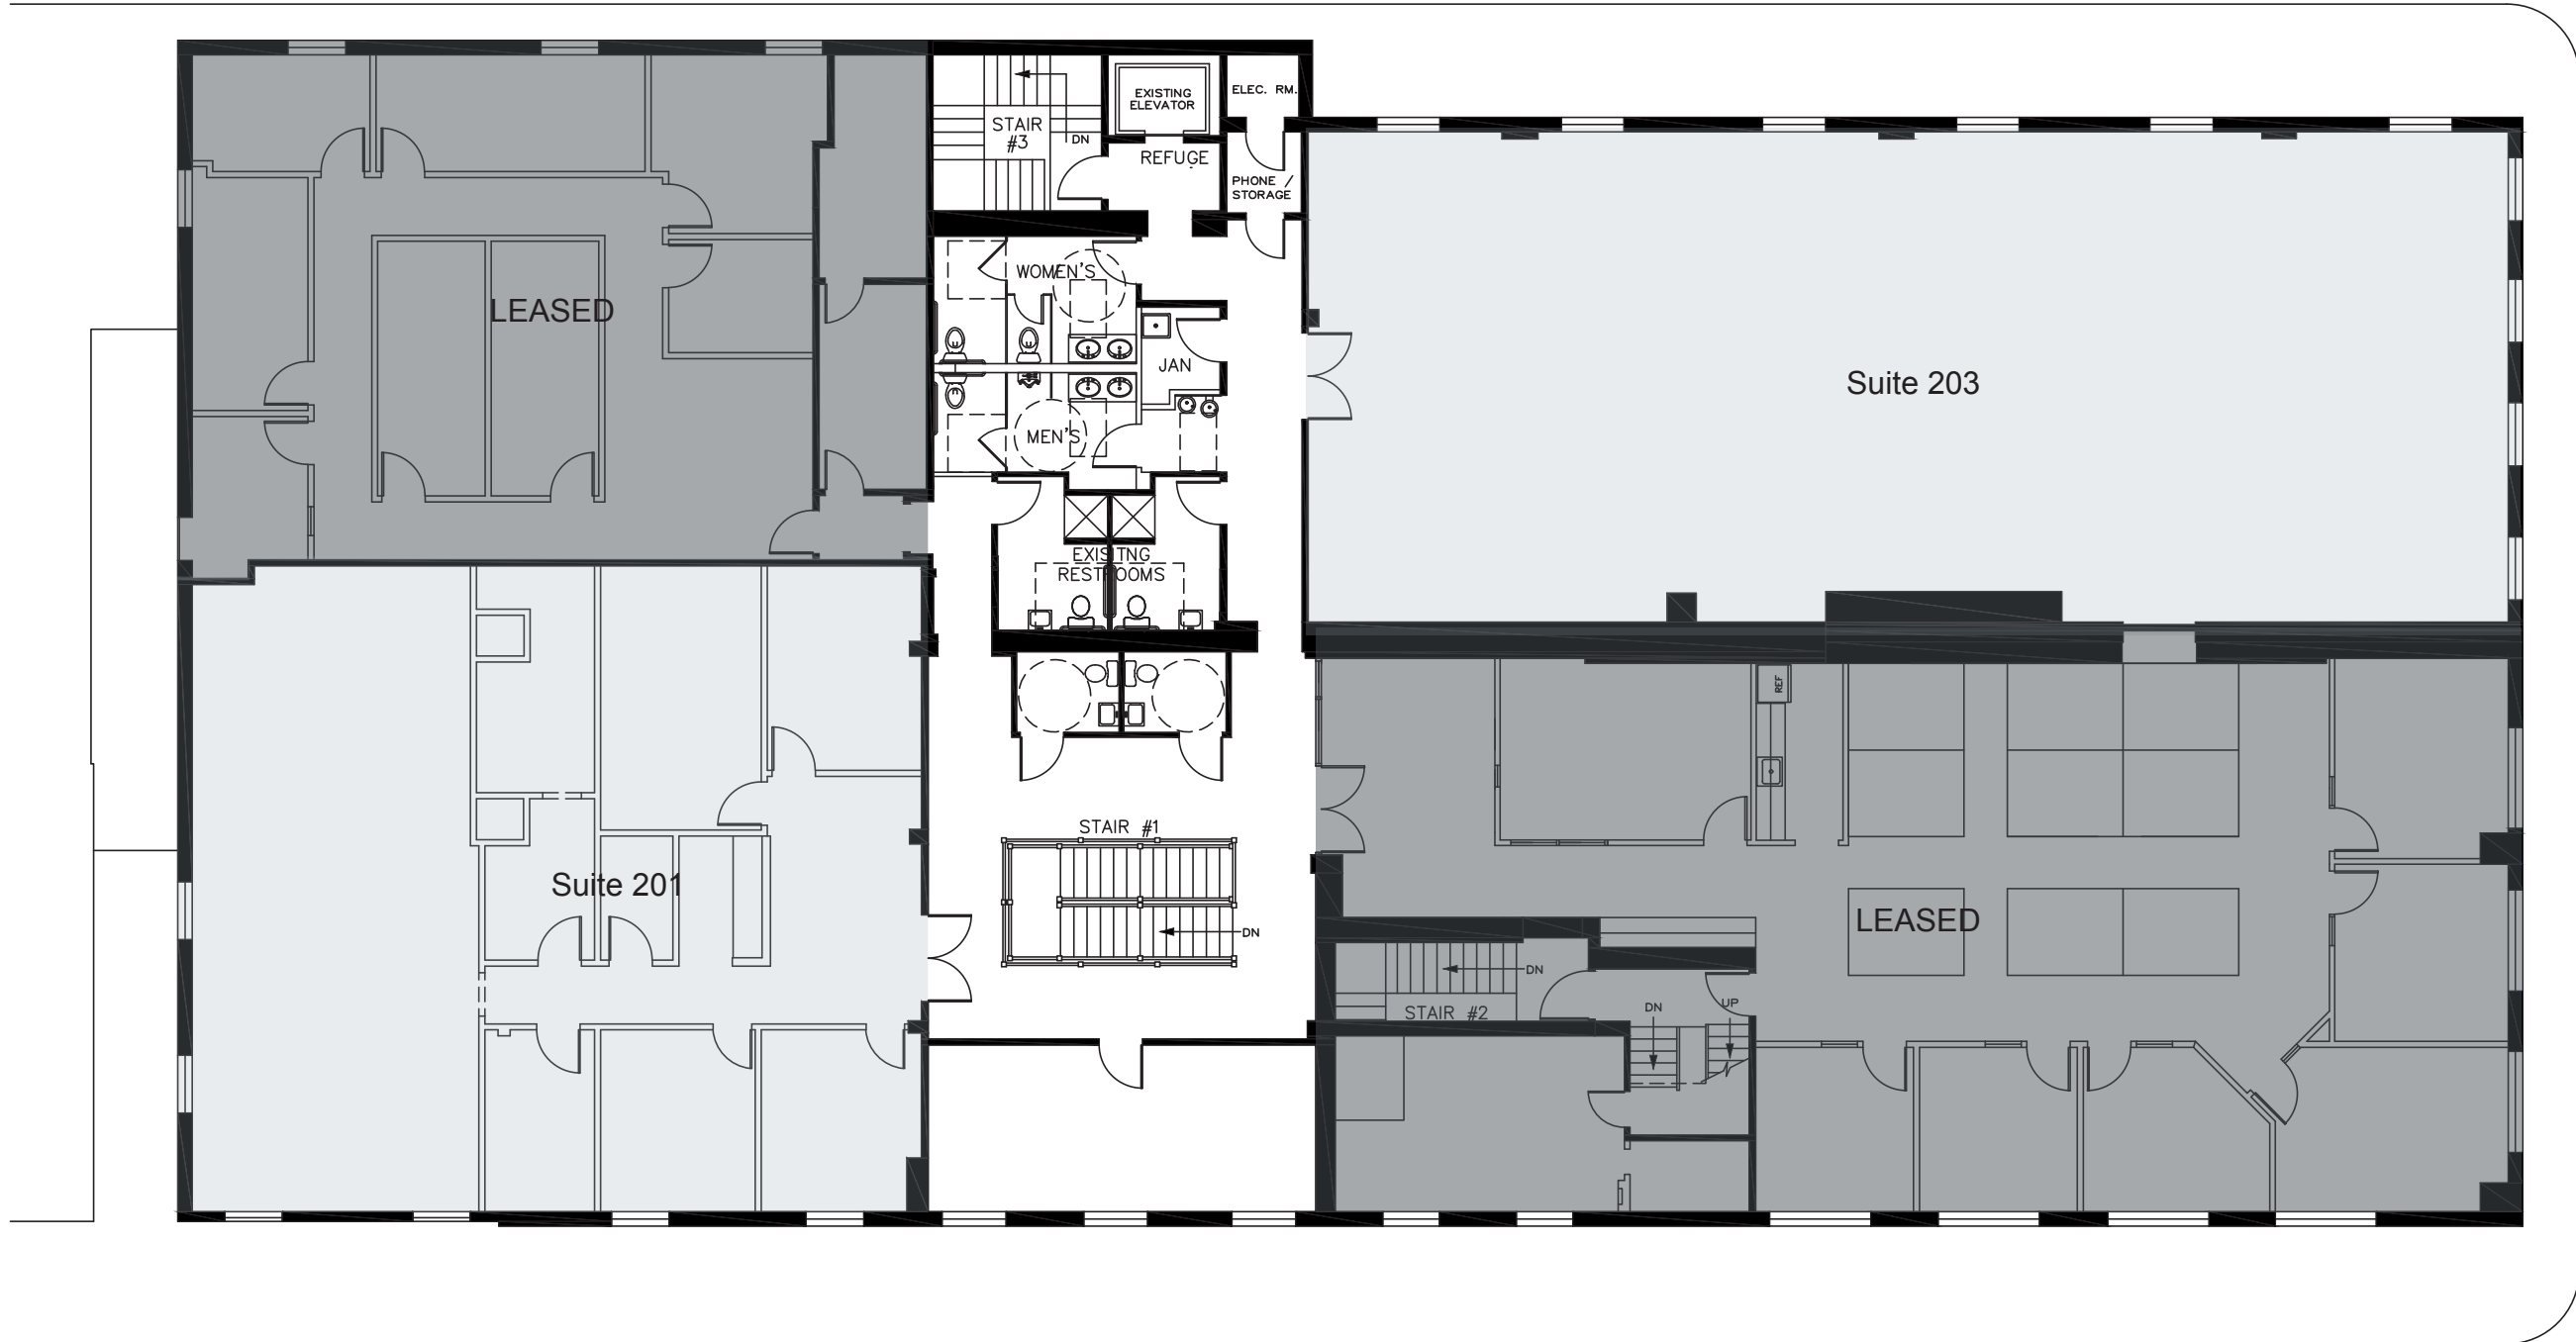

8 E. SECOND STREET
 FREDERICK, MARYLAND

First Floor

WARNER
 COMMERCIAL
 (301) 663-0202
 warnercommercial.com

SECOND & MARKET

BREWER'S ALLEY

EAST 2ND STREET

NORTH MARKET STREET

8 E. SECOND STREET

FREDERICK, MARYLAND

Second Floor
 Suite 201 - 2,787 SF
 Suite 203 - 3,596 SF

WARNER
 COMMERCIAL
 (301) 663-0202
warnercommercial.com

SECOND & MARKET

WATER'S ALLEY

8 E. SECOND STREET
FREDERICK, MARYLAND

Second Floor
Suite 203 - 3,596 SF