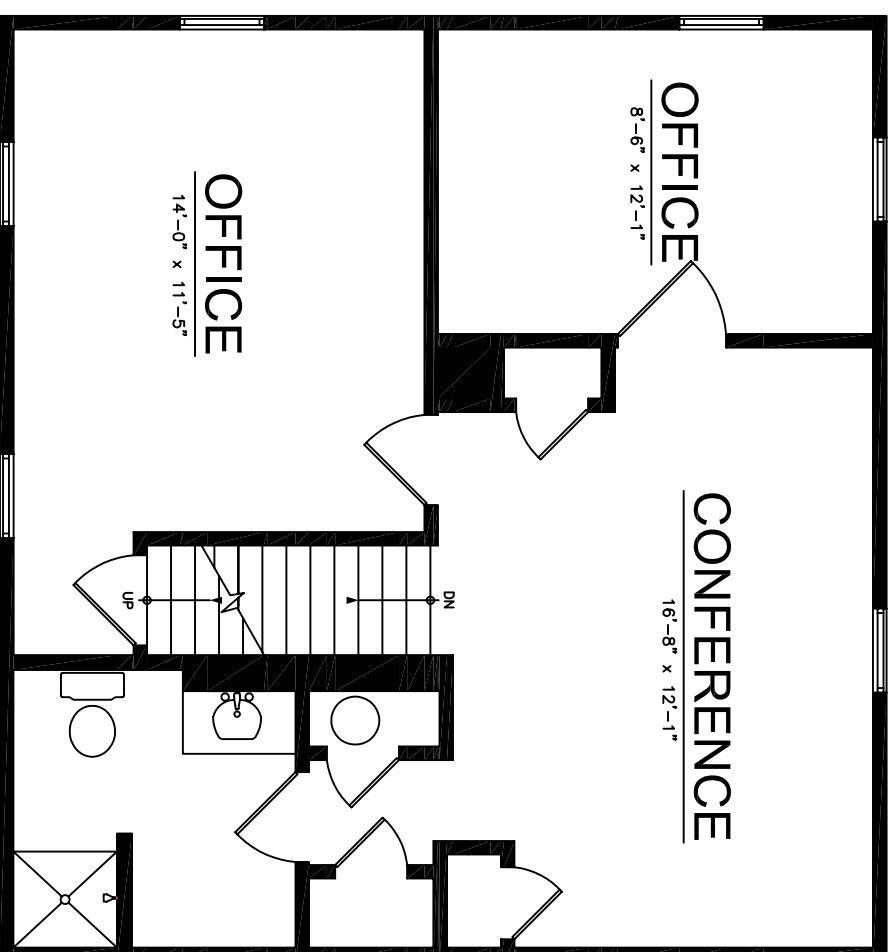

BUCKEYSTOWN PIKE

Note: Drawing is not to scale and for illustration purposes only - dimensions are approximate

5716 BUCKEYSTOWN PIKE
FREDERICK, MARYLAND

FLOOR LEVEL 2
620 SQ. FT.