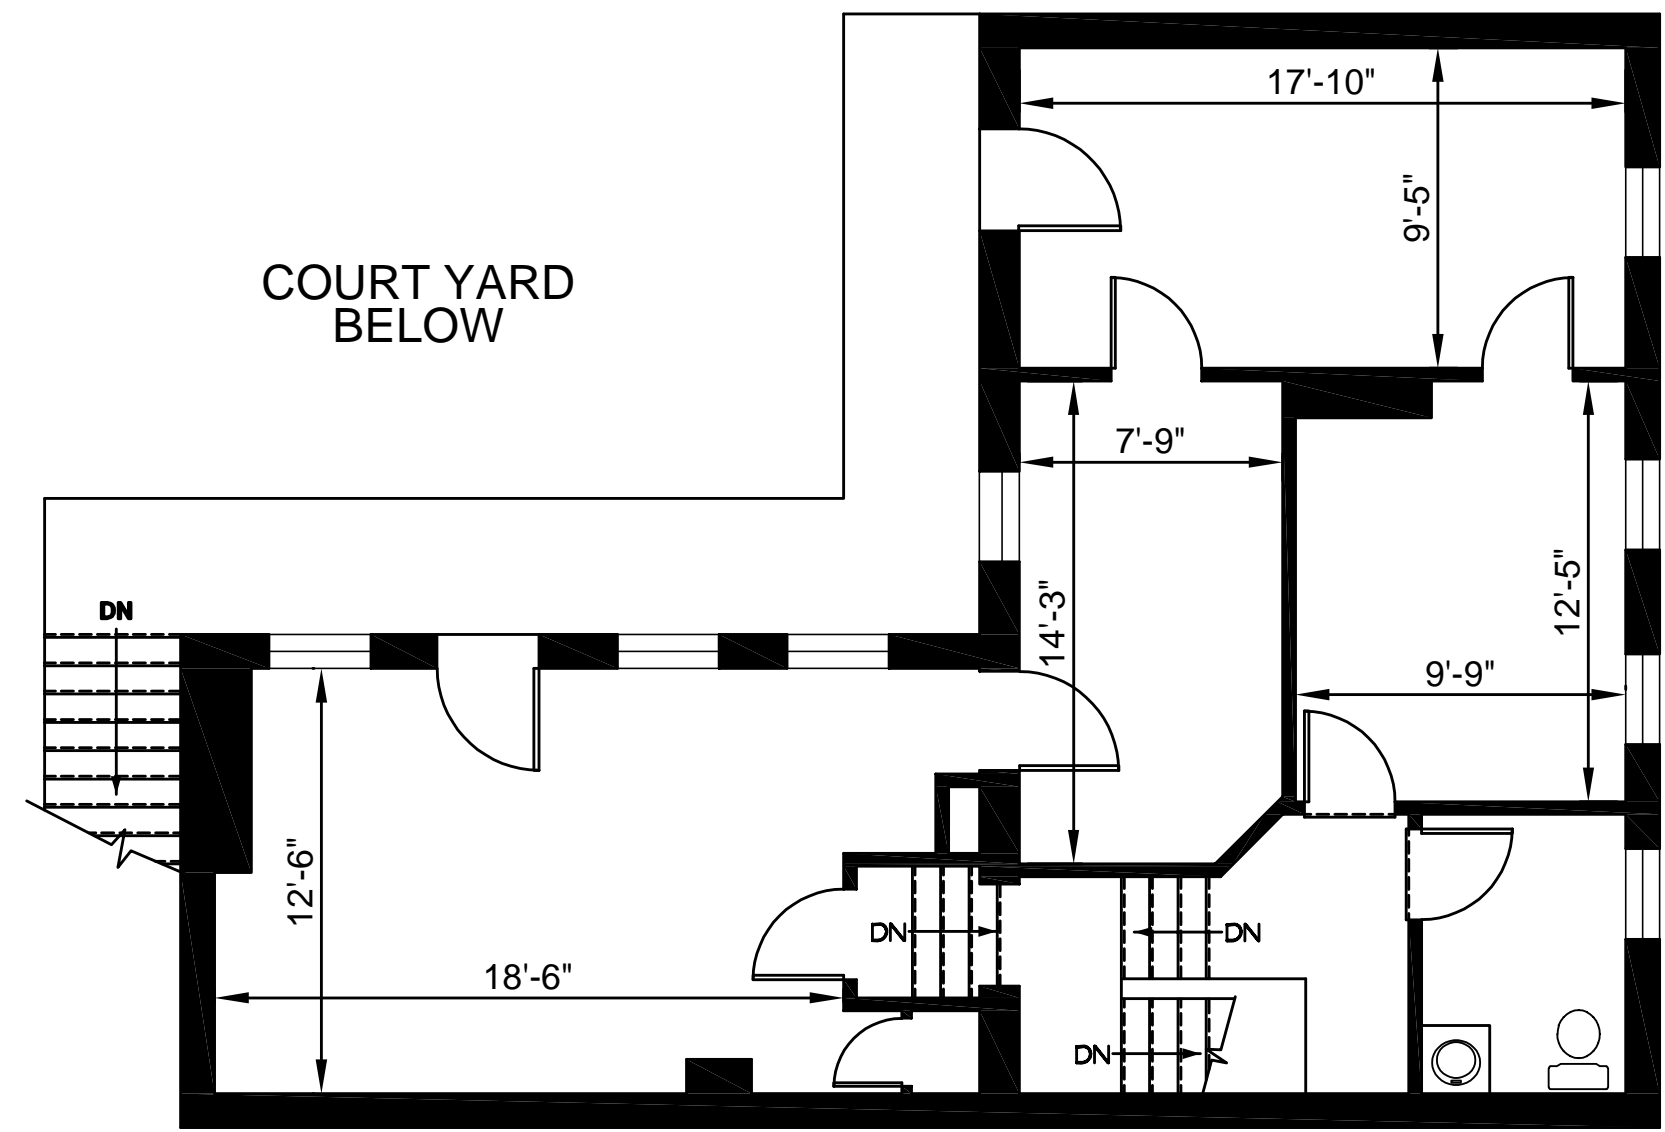

Note: Drawing is not to scale and for illustration purposes only - dimensions are approximate

216 WEST PATRICK STREET
FREDERICK, MARYLAND

FIRST FLOOR
1062 SQ. FT.

WARNER
COMMERCIAL
(301) 663-0202
warnercommercial.com

Note: Drawing is not to scale and for illustration purposes only - dimensions are approximate

216 WEST PATRICK STREET
FREDERICK, MARYLAND

SECOND FLOOR
952 SQ. FT.

WARNER
COMMERCIAL
(301) 663-0202
warnercommercial.com