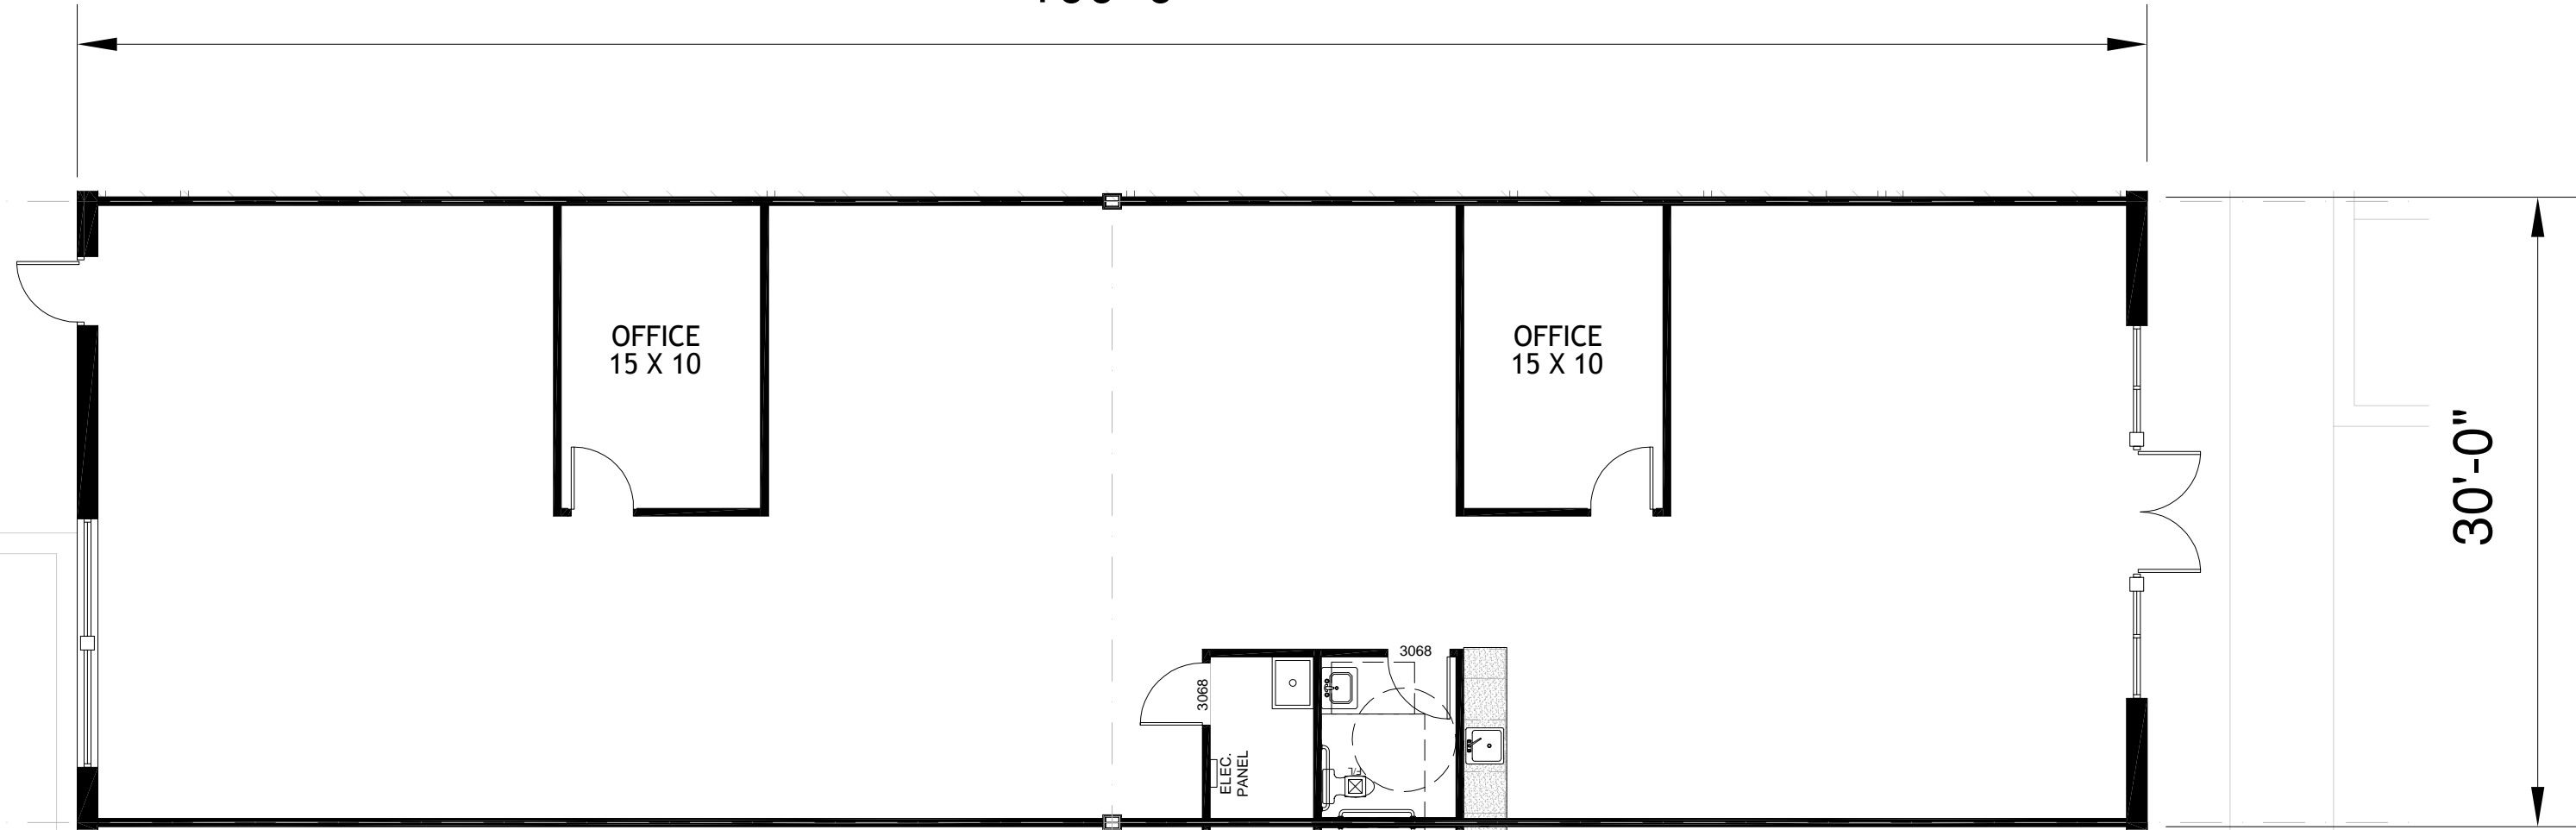

100'-0"

30'-0"

Note: Drawing is not to scale and for illustration purposes only - dimensions are approximate

BYTE COURT BUSINESS CENTER

21 BYTE COURT
FREDERICK, MARYLAND

3,000 SF
MODEL FIT-OUT

WARNER
COMMERCIAL
(301) 663-0202
warnercommercial.com