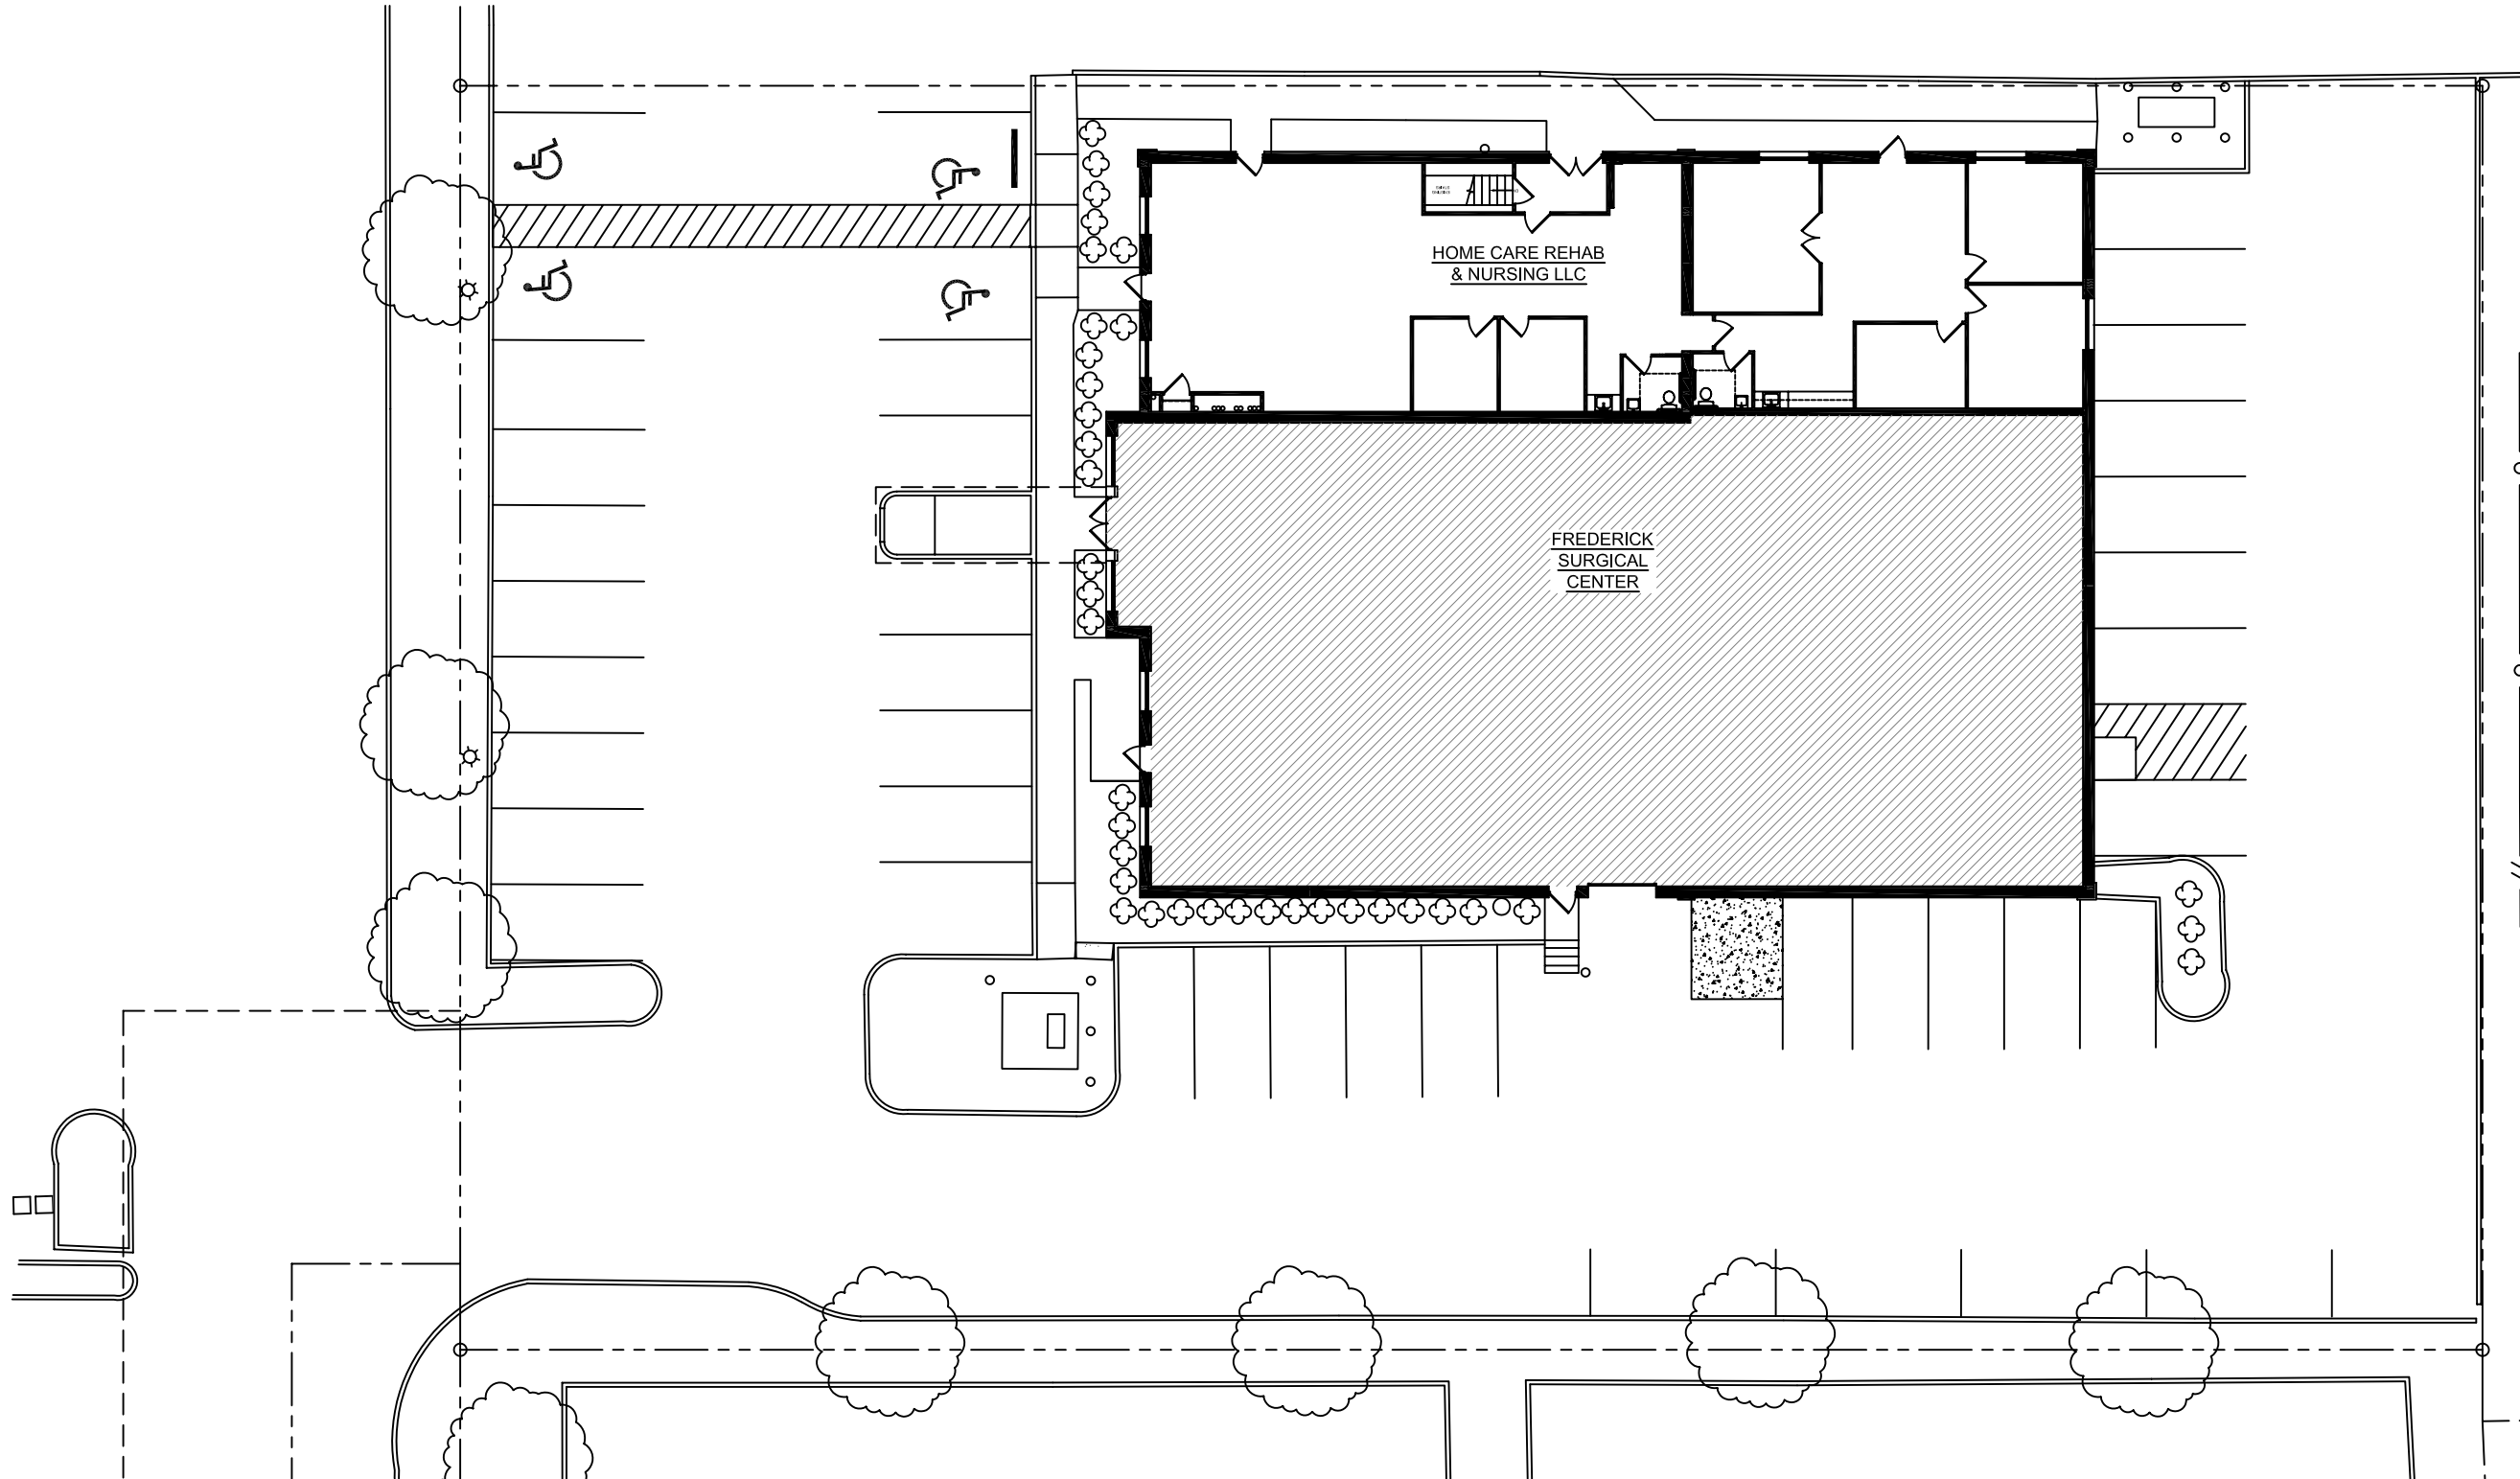

Note: Drawing is not to scale and for illustration purposes only - dimensions are approximate

197 THOMAS JOHNSON DRIVE
FREDERICK, MARYLAND

10,000 SF

WARNER
COMMERCIAL
(301) 663-0202
warnercommercial.com

Note: Drawing is not to scale and for illustration purposes only - dimensions are approximate

197 THOMAS JOHNSON DRIVE
FREDERICK, MARYLAND

10,000 SF

WARNER
COMMERCIAL
(301) 663-0202
warnercommercial.com